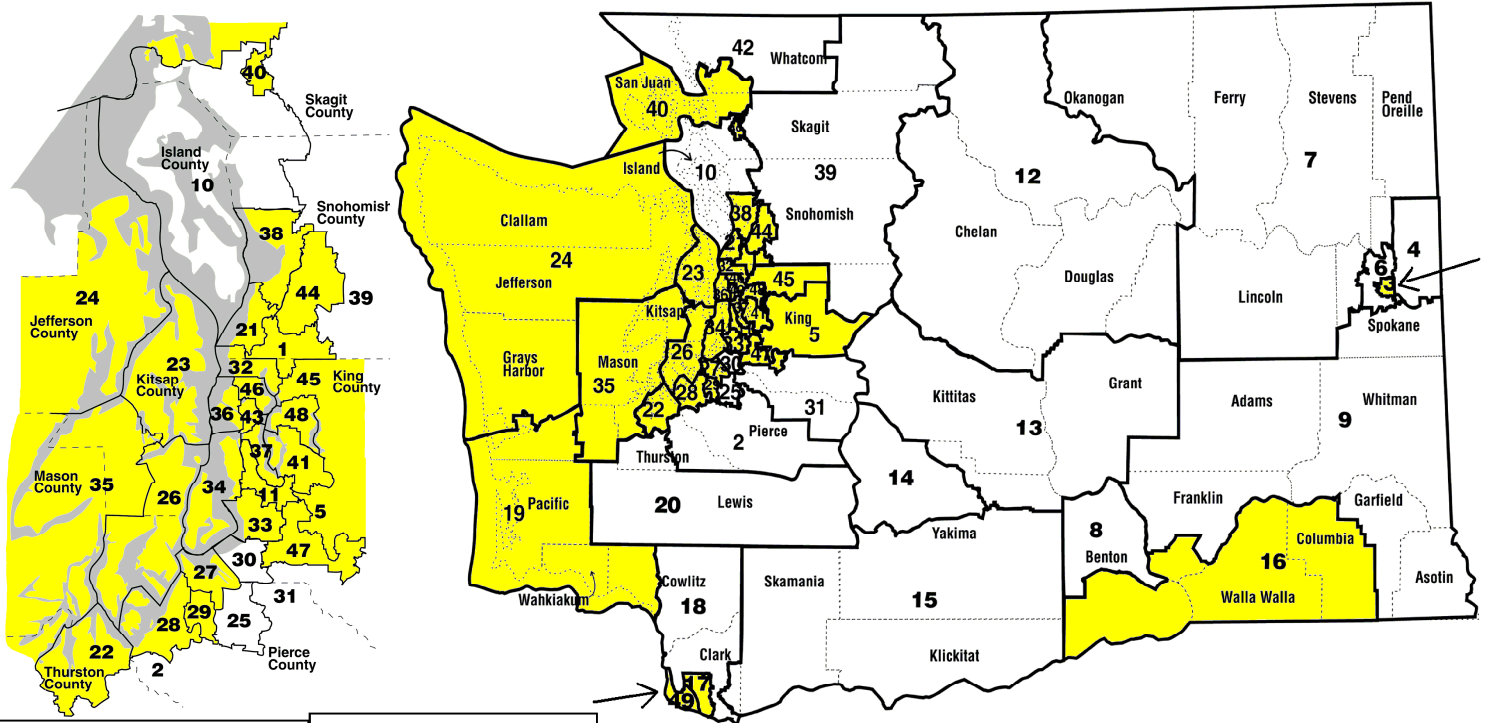

# Washington State House of Representatives Vote on Same-Sex "Marriage," February 8, 2012.

Enlarged Greater Puget Sound region  
Districts who voted FOR SSM are shaded on map.